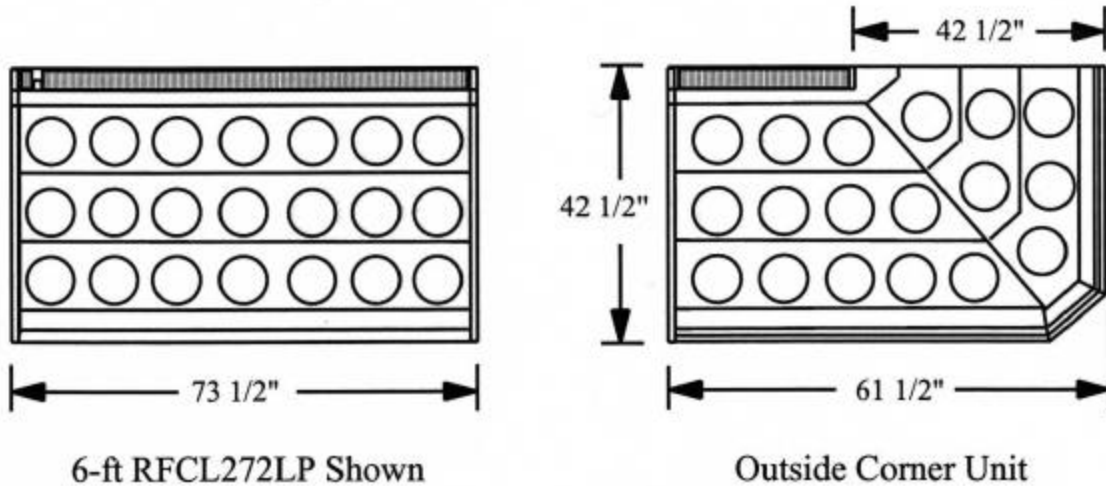

## ***Low Profile Flower Merchant***

*The ultimate in floral protection, featuring Floratech's patented "Boundary Layer" airflow technology. This Low Profile cooler is available in many lengths and, can be arranged with various dry sections to form walk-around islands, counter or wall units.*

### ***Standard Features***

- Open front and top promotes impulse buying
- Modular design; can be combined with other displays to form endless configurations
- Highest capacity, with smallest footprint, of any low profile floral cooler in the industry
- Patented "Boundary Layer" airflow technology directly cools vases and gently envelops flowers
- Angled return air grille prevents debris from entering the cooling system
- Top condenser air inlet minimizes dust entrapment on condenser coil, reducing maintenance
- Power cord provided for safe and easy set-up
- Thermostatically controlled with an automatic "on demand" defrost cycle
- Mounted on 4 lockable swivel casters for easy service or relocation
- Bumper on front protects from shopping carts
- Matte black exterior and interior are standard
- High density laminated panels and powder coated aluminum components for durability
- Oversized evaporator coil minimizes moisture removal, keeping relative humidity high
- Automatic condensate removal, no drains required
- Ozone friendly 404a refrigerant; R22 available

## Specifications

Model	Width	Height	Depth	Ship (lbs)	Unit HP	Electrical	Amps	Approved to UL471 and CSA C22.2
RFCL248LP	49 1/2"	50 1/2"	42 1/2"	500	1	208-230/115/60/1	30	(15) 9" x 10" round
RFCL260LP	61 1/2"	50 1/2"	42 1/2"	600	1	208-230/115/60/1	30	(18) 9" x 10" round
RFCL272LP	73 1/2"	50 1/2"	42 1/2"	800	1	208-230/115/60/1	30	(21) 9" x 10" round
RFCL296LP	99"	50 1/2"	42 1/2"	1000	(2) 1	208-230/115/60/1	(2) 30	(30) 9" x 10" round
RFCL2120LP	123"	50 1/2"	42 1/2"	1200	(2) 1	208-230/115/60/1	(2) 30	(36) 9" x 10" round
RFCL2144LP	147"	50 1/2"	42 1/2"	1600	(2) 1	208-230/115/60/1	(2) 30	(42) 9" x 10" round