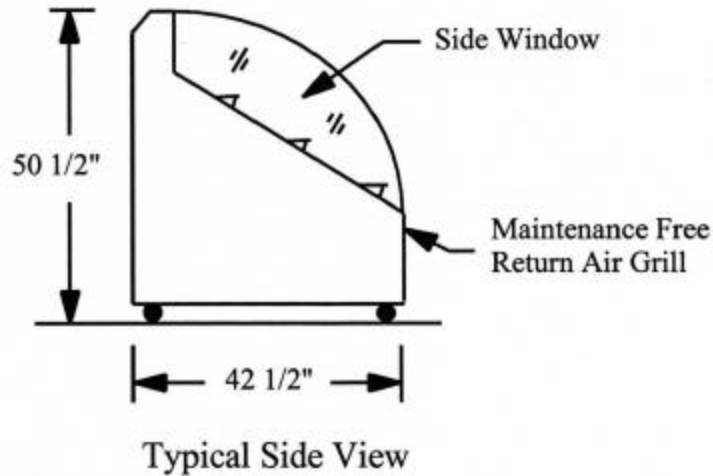

Specifications

Model	Width	Height	Depth	Ship (lbs)	Unit HP	Electrical	Amps	Approved to UL471 and CSA C22.2
RFCL248LP	49 1/2"	50 1/2"	42 1/2"	500	1	208-230/115/60/1	30	(15) 9" x 10" round
RFCL260LP	61 1/2"	50 1/2"	42 1/2"	600	1	208-230/115/60/1	30	(18) 9" x 10" round
RFCL272LP	73 1/2"	50 1/2"	42 1/2"	800	1	208-230/115/60/1	30	(21) 9" x 10" round
RFCL296LP	99"	50 1/2"	42 1/2"	1000	(2) 1	208-230/115/60/1	(2) 30	(30) 9" x 10" round
RFCL2120LP	123"	50 1/2"	42 1/2"	1200	(2) 1	208-230/115/60/1	(2) 30	(36) 9" x 10" round
RFCL2144LP	147"	50 1/2"	42 1/2"	1600	(2) 1	208-230/115/60/1	(2) 30	(42) 9" x 10" round

The **Low Profile Flower Merchant** is designed for use in air conditioned areas having a maximum temperature of 75°F or maximum relative humidity of 50%. Floratech reserves the right, without notice, to make changes to this document at its sole discretion.

Unit covered by Patent No. 400,030 & 5,860,289

Always Open® Impulse merchandisers   **Classic** Full service merchandisers
7000 Performance Drive • N. Syracuse, NY 13212 • 800-535-3295 • 315-452-7440 • Fax 315-452-7420 •

Website: www.floratech.net

rev. April 2005